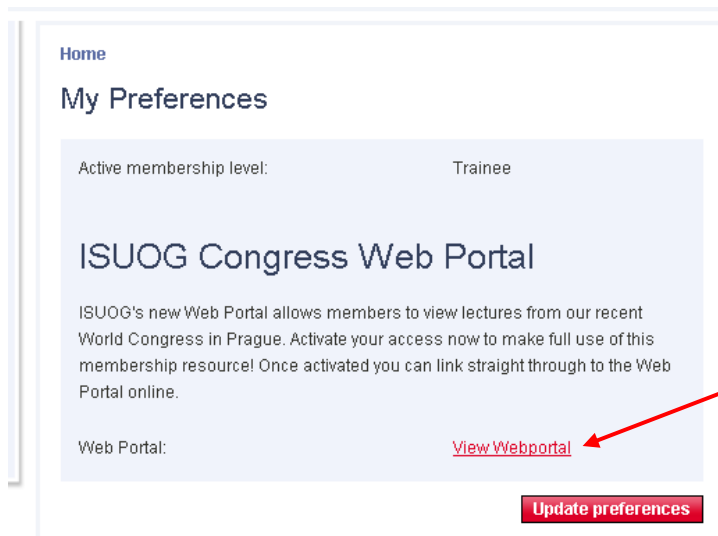

How to access the ISUOG web portal

Go to www.isuog.org and login to your online ISUOG membership account.

Once logged in, in the top right hand corner of the website you will see 3 options. Click on 'Preferences'

On the Preferences page you will be asked to 'Activate Webportal' and once this is done the link will update and will show 'View Webportal'. You may need to refresh this page to see the updated link.

Please be aware that the Webportal will open in a new window and some browsers, e.g. Google Chrome, will block 'pop-up' windows. Ensure that you check your personal browser settings to allow the ISUOG OnDemand portal to open in a new window.