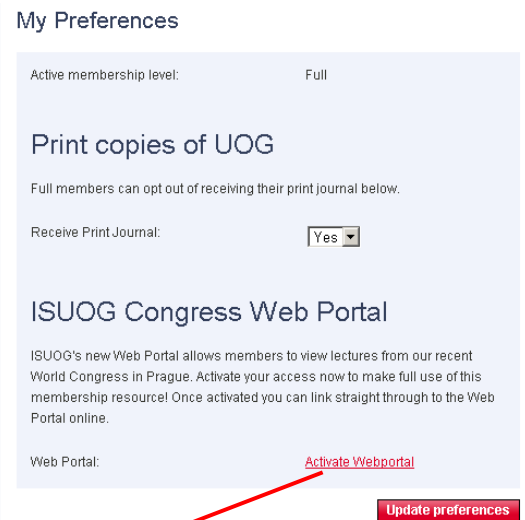

How to access the ISUOG web portal

Go to www.isuog.org and login to your online ISUOG membership account.

Once logged in, in the top right hand corner of the website you will see 3 options. Click on 'Preferences'

On the Preferences page you will be asked to 'Activate Webportal' and once this is done the link will update and will show 'View Webportal'. You may need to refresh this page to see the updated link.

Please be aware that the Webportal will open in a new window and some browsers, e.g. Google Chrome, will block 'pop-up' windows. Ensure that you check your personal browser settings to allow the ISUOG OnDemand portal to open in a new window.